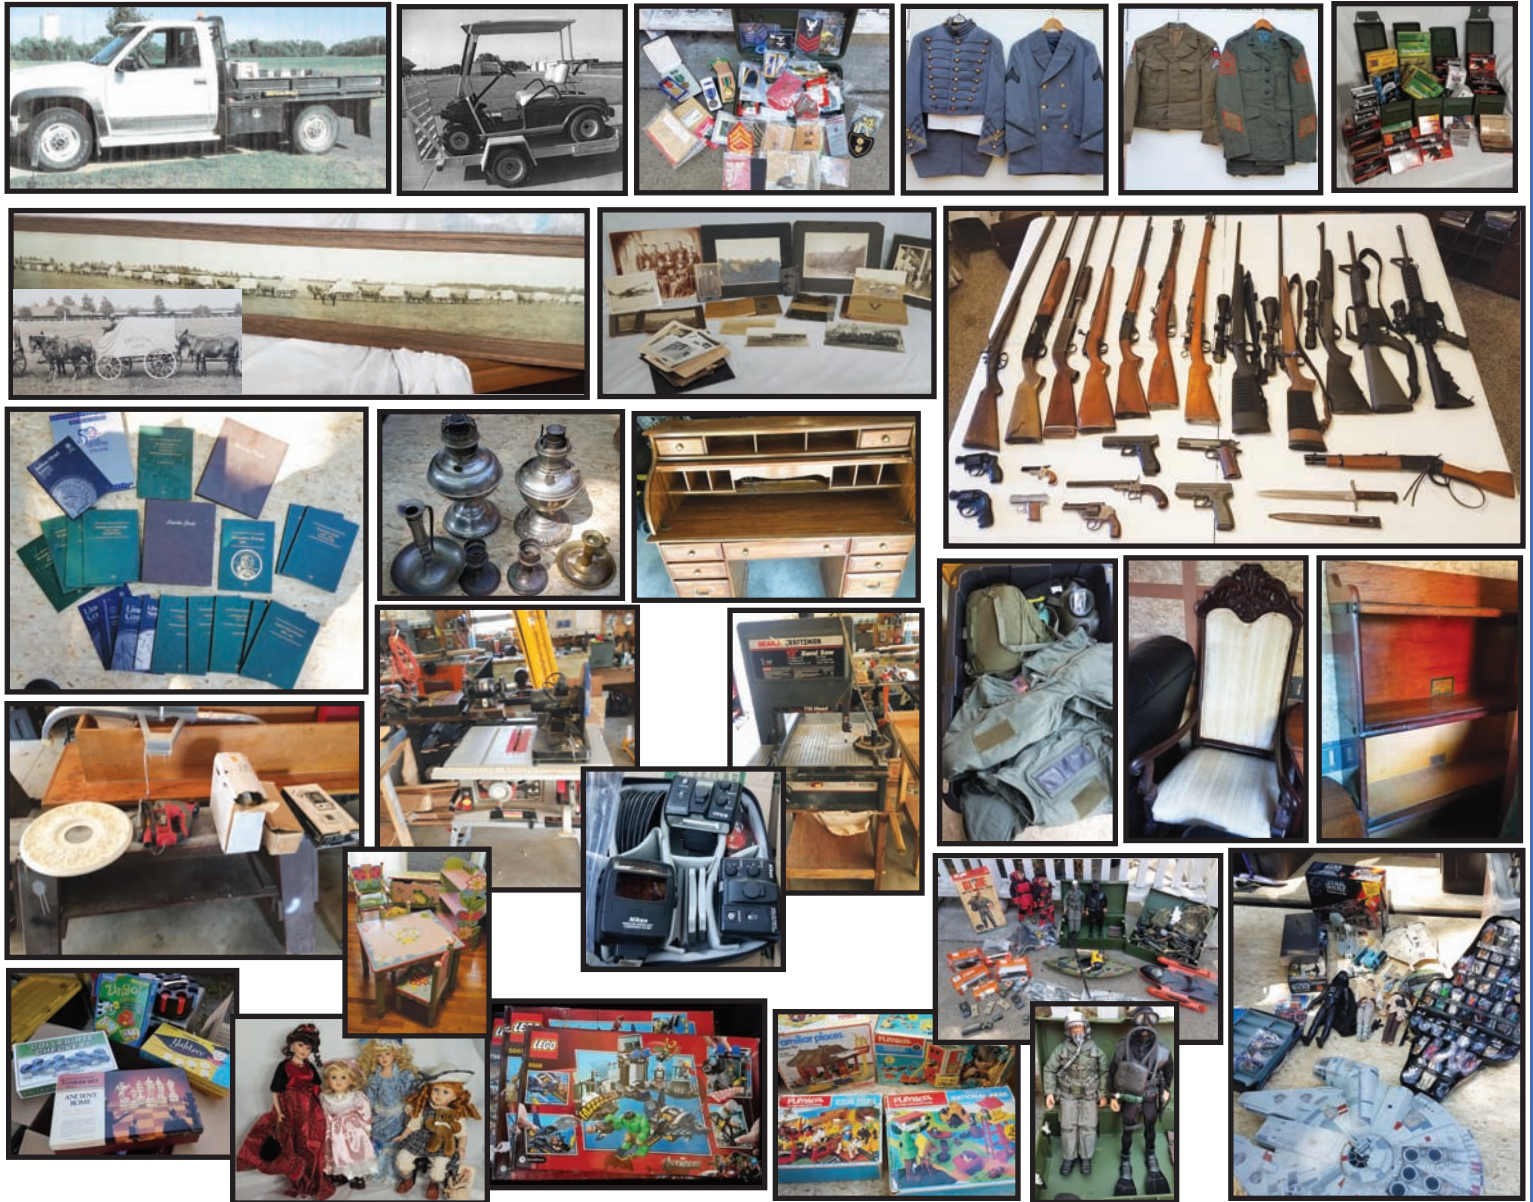

PUBLIC AUCTION

SATURDAY, SEPTEMBER 16, 2017 • 9:31 AM

Held at the National Guard Armory — **ABILENE, KANSAS**

1998 GMC SLE pickup with a Winkel flatbed, auto trans., 4WD; electric golf cart; Featherlite utility trailer; Antiques, Porcelain dolls, rifles, shotguns, handguns, ammo, stamp collection, coin collection, silver coins, bugle, coronet, new Stanley car charger, antique photos, antique large pantographic military photos, antique photo albums, heavy duty plastic bins, wind chimes, vintage GI Joe toys, Star Wars toys, vintage Matchbox and Hot Wheels, vintage Playskool toys, Baofeng GT-3 2-way radios, books, movie/theater chairs that light up, coffee table, antique captain's chair, folding side table, barrister bookcase, shelves, chairs, Oster convection oven, board games, gas masks, jet pilot gear, Boy Scout awards, Lego sets, Westcott studio photography flash kit, Nikon wireless flash kit SB-R200, Bose Soundlink mini Bluetooth speaker, antique oil lanterns, medical items, antique viewfinder and cards, antique Viewmaster and disks, antique cameras, **1883 history of Kansas book**, Nikon F3HP film camera, Nintendo DS games, linen and blankets, leaf blower, Rosetta Stone Spanish 1-5, Rosetta Stone French 1-3, Rosetta Stone Chinese 1-3, sports equipment, vintage West Point uniforms, military Ike jacket w/patches, candlestick phone, Roco miniature tanks, misc tools, children's matching table chairs toybox and shelves, kerosene heater, Craftsman radial arm saw, Craftsman bandsaw, roll top desk, folding ladder.